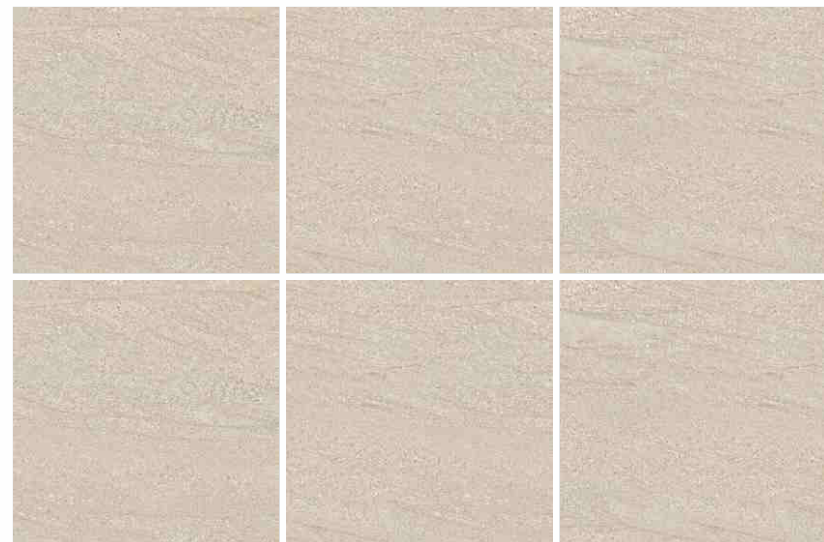

STONE SERIES

SONOSAND NERO

600x600mm
Digital Glazed Vitrified Tiles
STONE SERIES

STONE SERIES

SONOSAND VERDE

600x600mm

Digital Glazed Vitrified Tiles

STONE SERIES