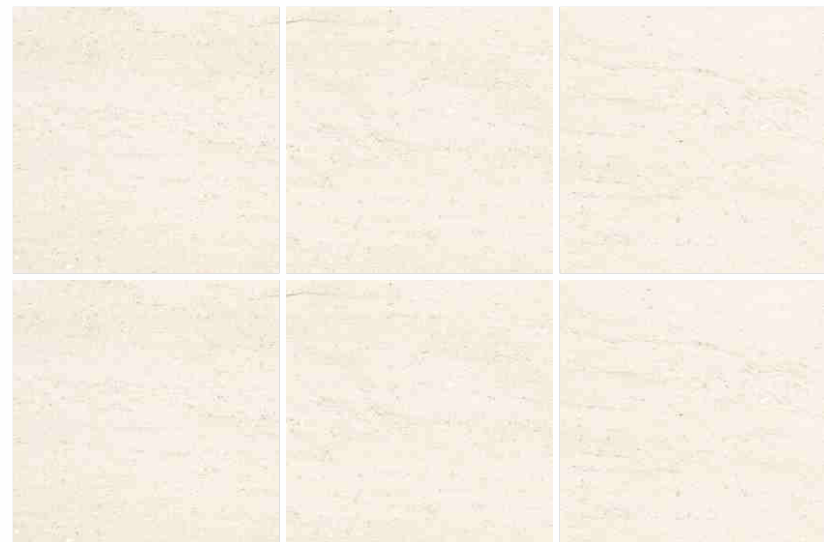

600x600mm

Digital Glazed Vitrified Tiles

STONE SERIES

STONE SERIES