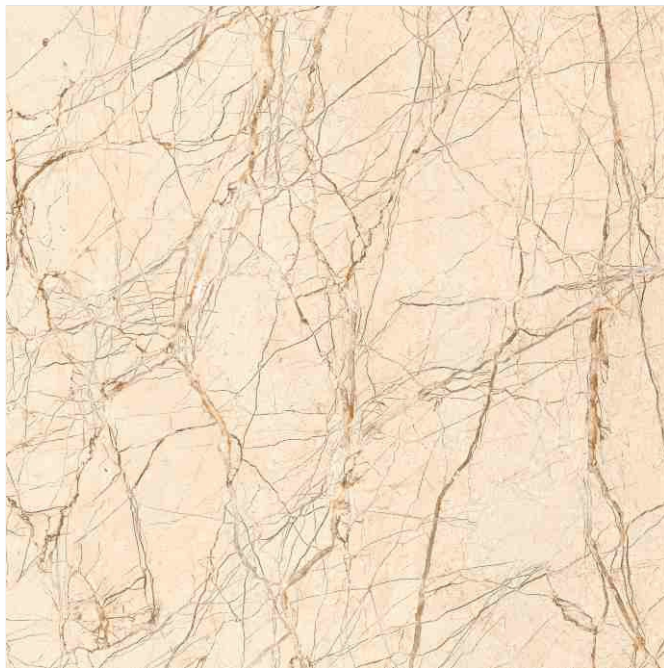

STONE SERIES

GRANITE WHITE

600x600mm

Digital Glazed Vitrified Tiles

STONE SERIES

STONE SERIES

LIME STONE BEIGE

600x600mm