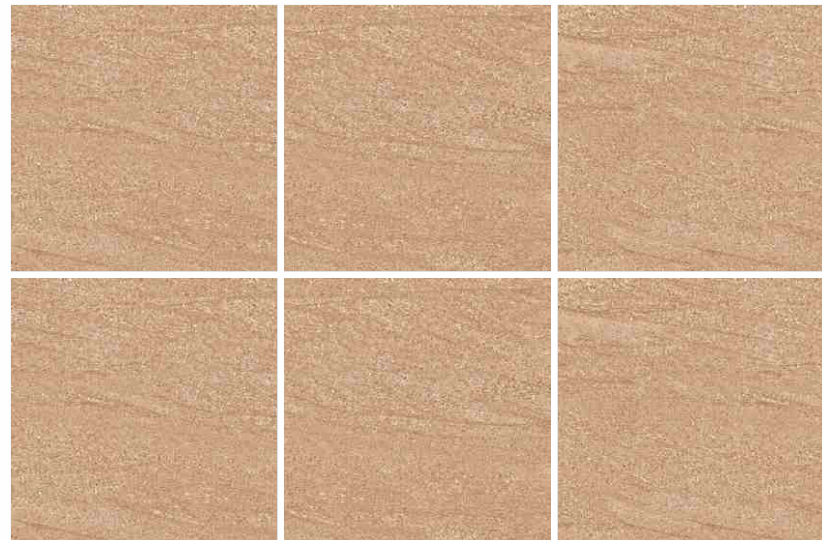

600x600mm
Digital Glazed Vitrified Tiles
STONE SERIES

STONE SERIES

NEPTUNE SILVER

600x600mm
Digital Glazed Vitrified Tiles
STONE SERIES

STONE SERIES

SONOSAND BROWN

600x600mm
Digital Glazed Vitrified Tiles
STONE SERIES