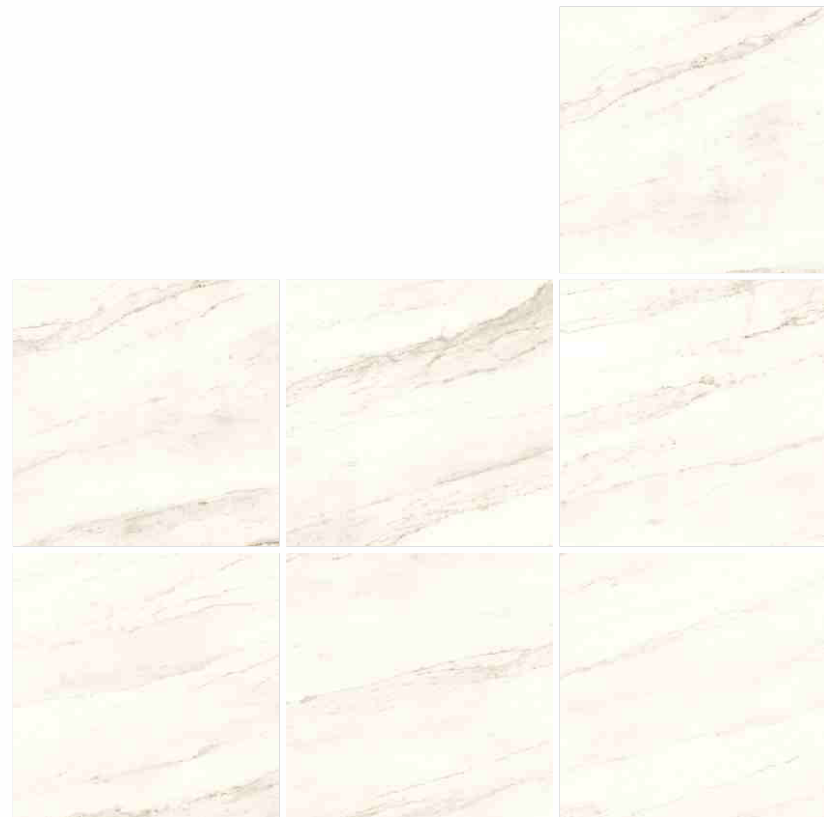

600x600mm

Digital Glazed Vitrified Tiles

STONE SERIES

STONE SERIES